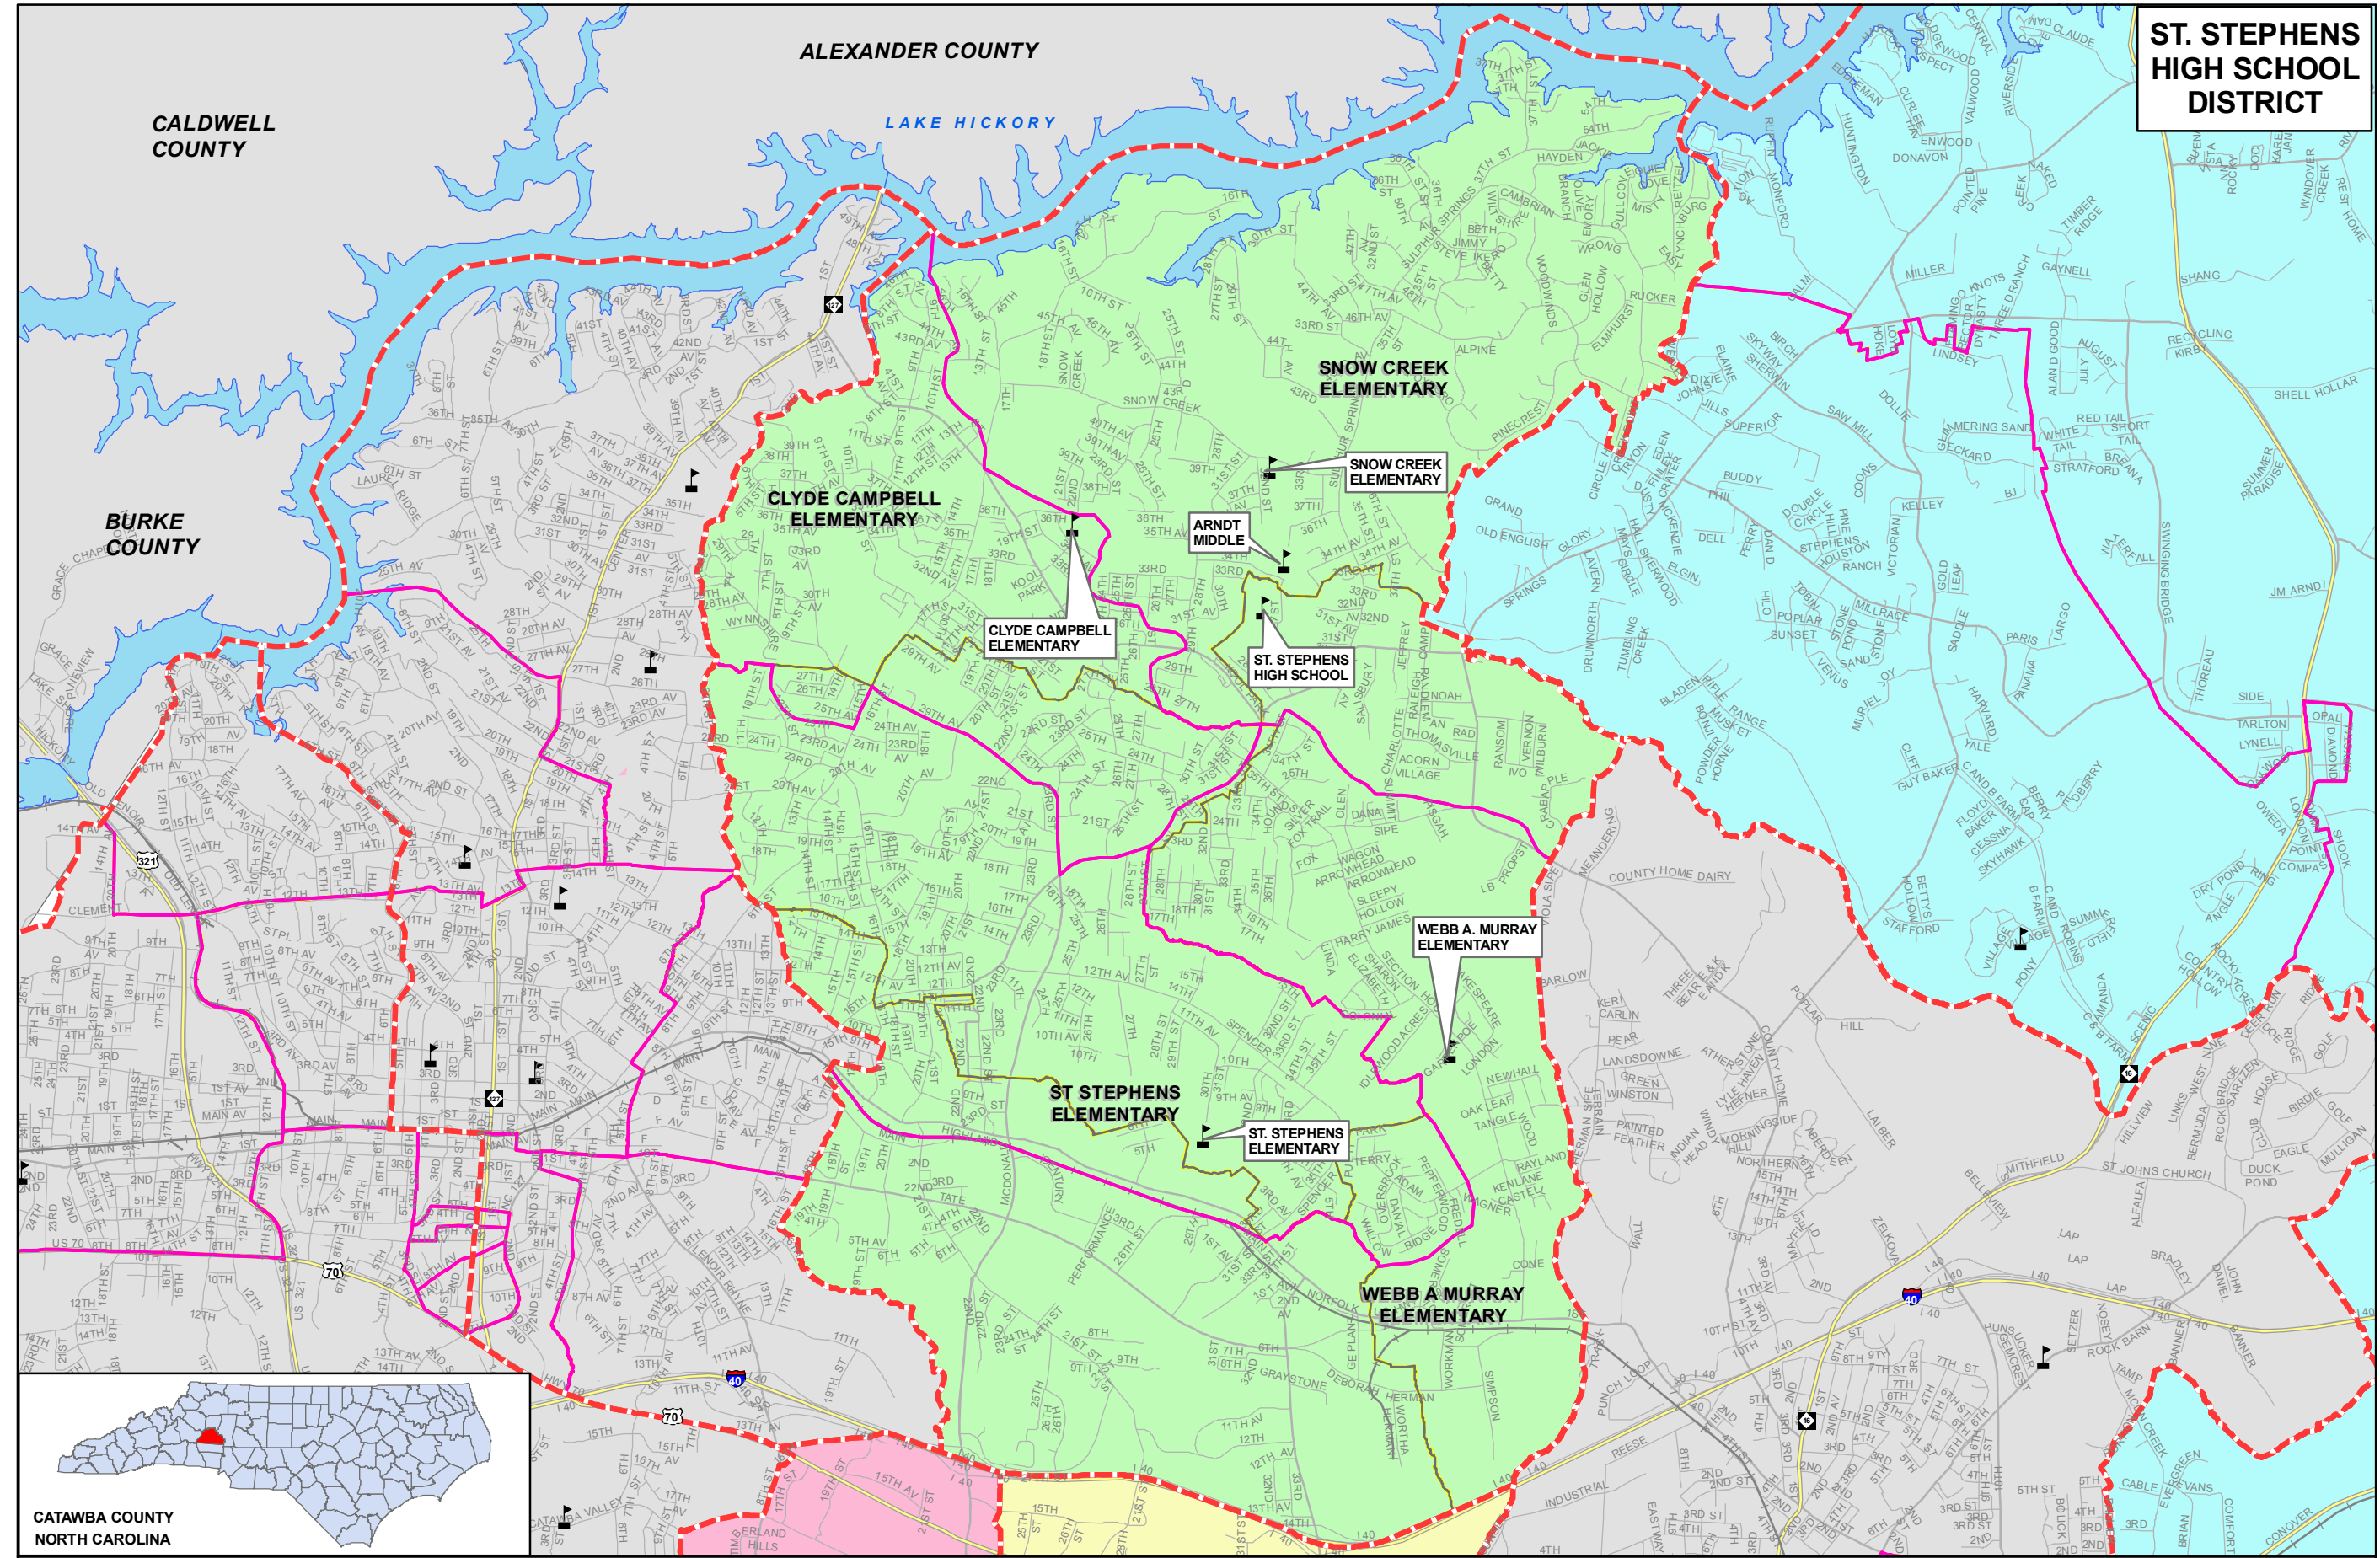

ST. STEPHENS HIGH SCHOOL DISTRICT

ALEXANDER COUNTY

LAKE HICKORY

CALDWELL COUNTY

BURKE COUNTY

CATAWBA COUNTY
NORTH CAROLINA

- Roads
- Railroads
- Highways
- Lakes
- School Locations
- Middle School Districts
- Proposed Elementary Boundaries
- Existing Elementary Boundaries

- High School Districts**
- St. Stephens High
 - Bunker Hill High
 - Fred T Foard High
 - Maiden High

This map was created by the Western Piedmont Council of Governments on September 3, 2008 using the latest data from Catawba County GIS and NC CGIA.