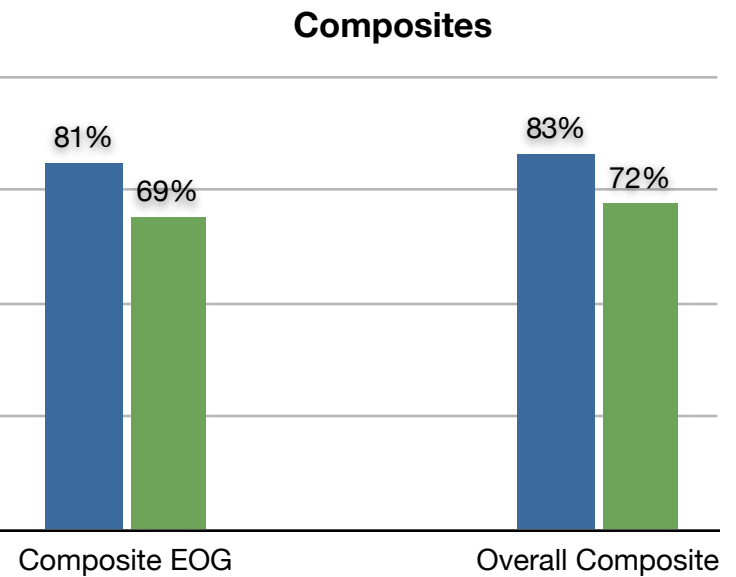

Mooresville Middle School

■ 2008-09   ■ 2007-08